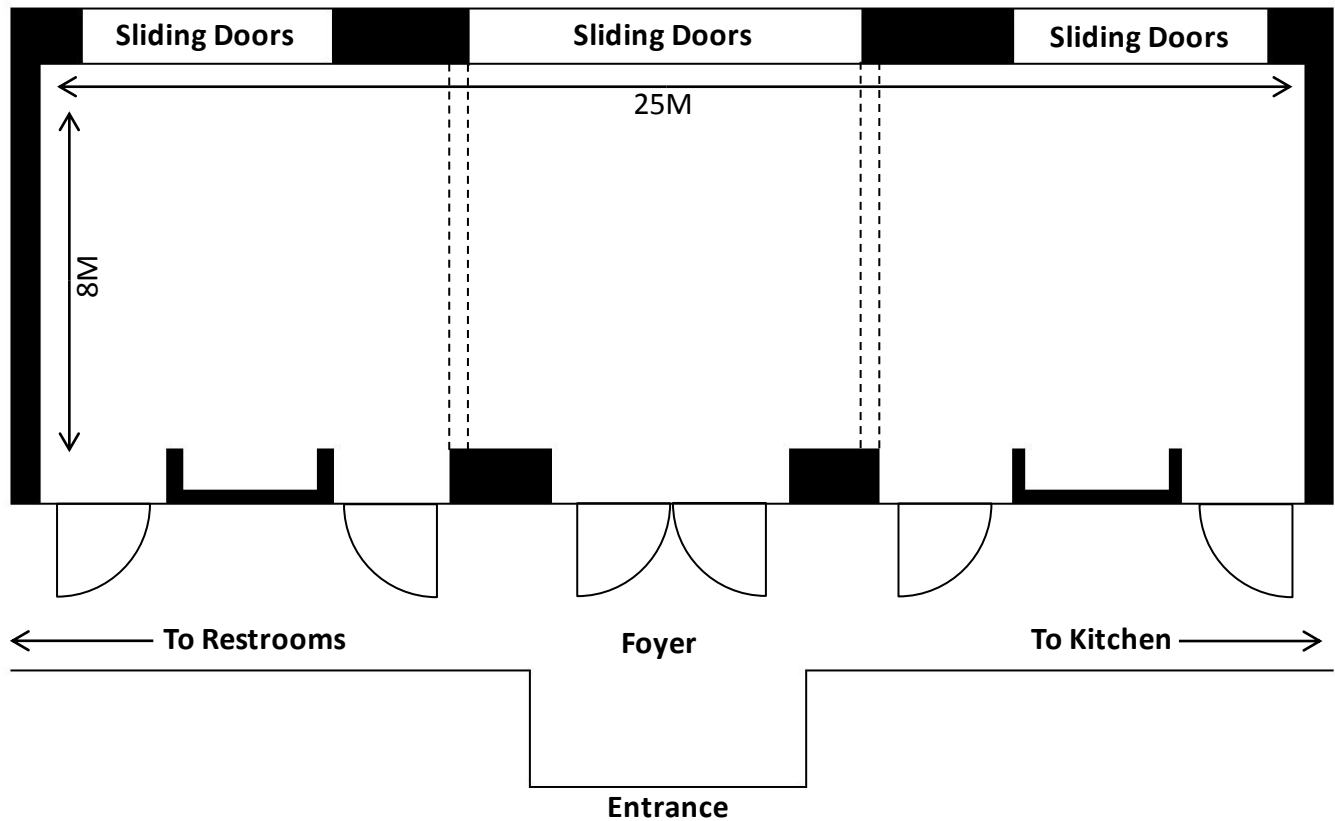

# Grande Roche Vineyard Room

## Amphitheatre

	Vineyard Room
Capacity:	
Cinema	200