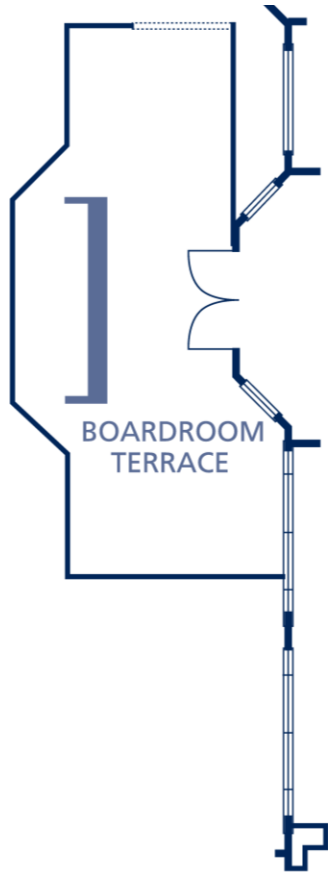

# The Table Bay Pre-function Boardroom

Capacity:	Pre-function Boardroom
Banquet	32
Cocktail	50
Cinema	50
Schoolroom	24
U-Shape	18
Hollow Square	24
Cabaret	20