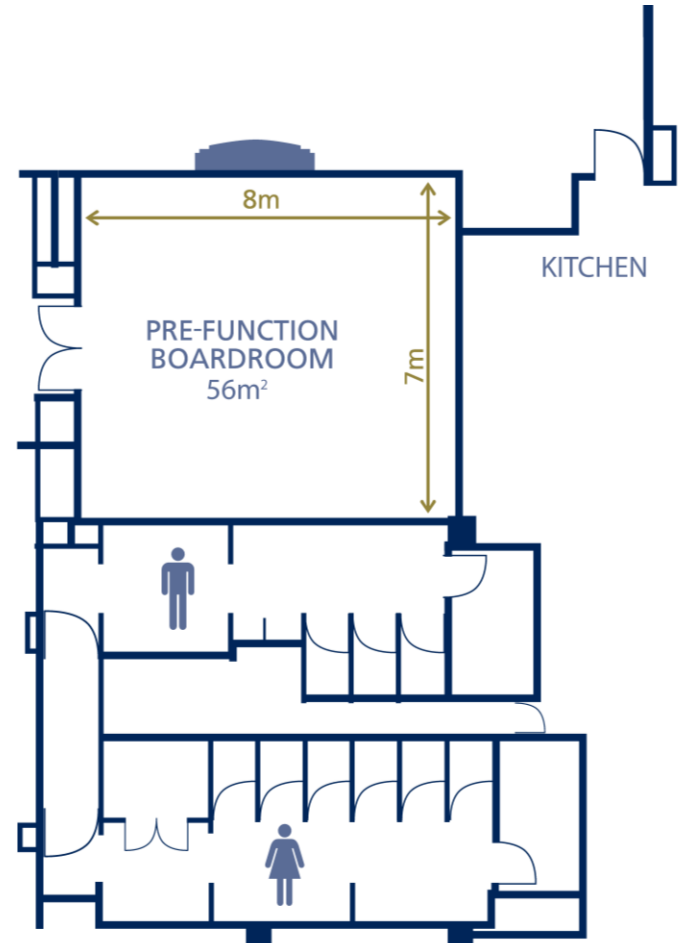

# The Table Bay Pre-function Boardroom

Capacity:	Pre-function Boardroom
Banquet	32
Cocktail	50
Cinema	50
Schoolroom	24
U-Shape	18
Hollow Square	24
Cabaret	20