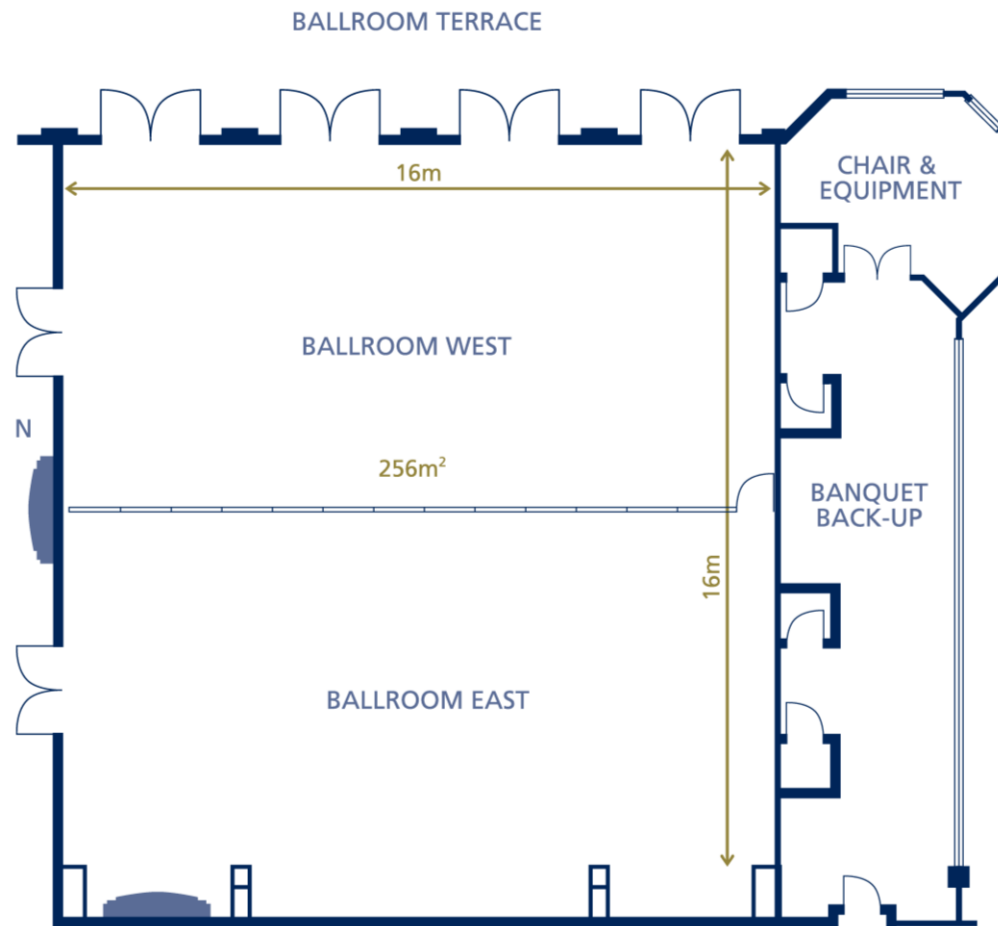

The Table Bay Ballroom

Capacity:	Full Ballroom	Half Ballroom
Banquet	200	88
Cocktail	300	120
Dinner Dance	152	64
Cinema	300	120
Schoolroom	144	72
U-Shape	63	33
Hollow Square	84	42
Cabaret	125	45

CORPORATE EVENT STAGING