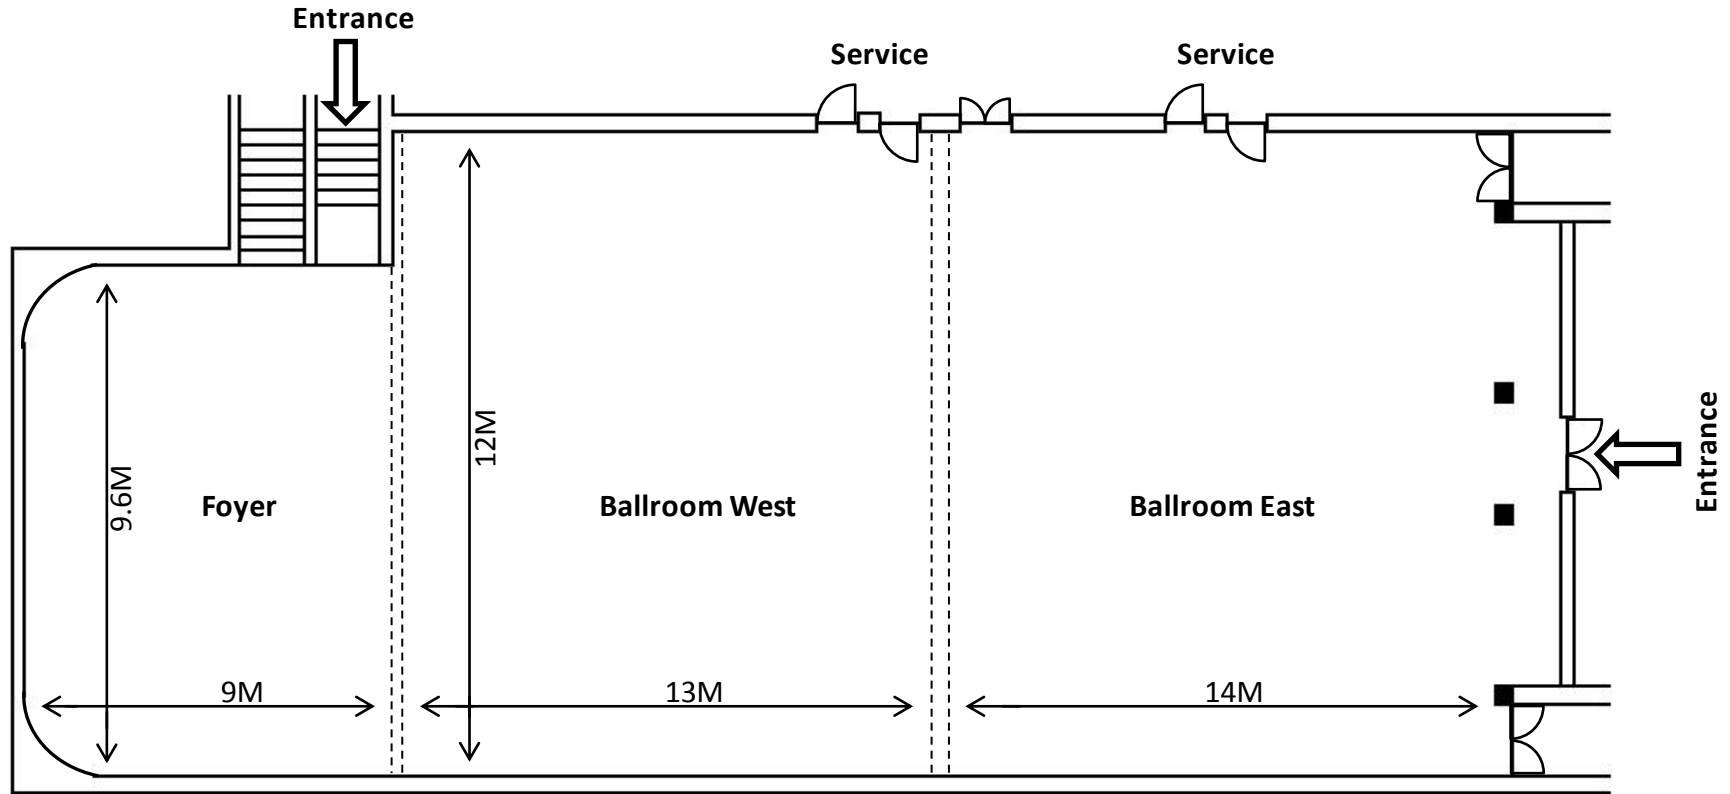

# Mount Nelson Ballroom

Capacity:	Full Ballroom	Half Ballroom
Banquet	280	120
Cocktail	400	150
Dinner Dance	220	-
Cinema	400	150
Schoolroom	200	80
U-Shape	100	30
Hollow Square	80	36